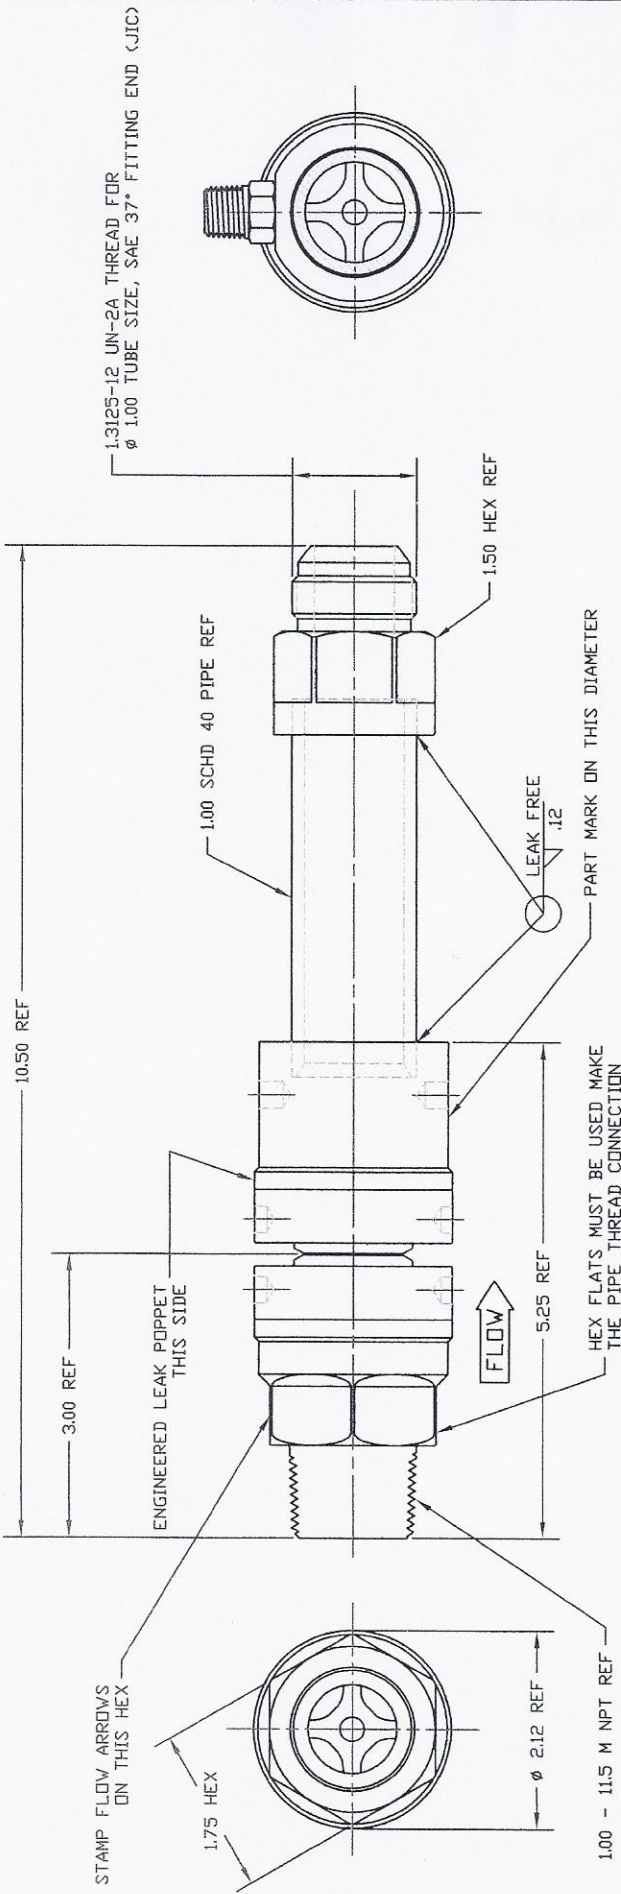

REV	DESCRIPTION	DATE	APPROVAL

IDENTIFIED POPPET DESIGNED TO LEAK AT BREAKAWAY, PREVENTS OVER PRESSURE DUE TO LIQUID - GAS PHASE CHANGE.

PERFORMANCE SPECIFICATIONS:
MEDIA: LNG FUELING SERVICE OR INERT GAS & LIQUIDS @ -320° TO +140° F SERVICE TEMP.
PRESSURE RATING: 300 PSIG FUELING, 550 PSIG MAX STATIC W/P.J BURST: 1500 PSIG
RATED FLOW: 50 GPM (LNG)
WEIGHT: 4.1 LBS AS SHOWN
AUTOMATIC MEDIA FLOW SHUT-OFF AT BREAKAWAY
MATERIALS: WETTED PARTS: BRASS, CRES & UHMW
BREAKAWAY LOAD: LEFT END FIXED AND SIDE LOAD AT FITTING END
OF 225 - 275 LBS APPLIED AT RIGHT ANGLE TO AXIS; AT -0- INTERNAL PRESSURE.
RADIOGRAPHY: N/A
IMPACT TEST: EXEMPT PER 323.2.2 & 323.2.3 IN ACCORDANCE WITH UNF-65
PNEUMATIC TEST: 250 PSIG DRY NITROGEN @ 70 °F

GENERAL NOTES:

1. ALL COMPONENTS CLEANED PER CGA G-4.1 AND COMPLETED ASSEMBLY SHALL BE PACKAGED IN A SEALED POLY BAG WITH IDENTIFICATION PER VO REQMT'S
2. UNIT IS NON-FIELD SERVICABLE
3. PERMANENTLY MARK ON 2IN DIAMETER OF IDENTIFIED PART: MACRO PART NUMBER, REVISION, AND ASSEMBLY DATE CODE OPERATING PRESSURE: 300 PSIG/20.7 BAR
4. STAMP FLOW ARROW ON FLATS OF IDENTIFIED HEX, OPPOSITE SIDES. FLOW IS LEFT TO RIGHT.
5. ORDER PART NUMBER: 14390-5 SEE S-13740-5 FOUR VERSION WITH SENSOR PLUG

REFERENCE
ONLY